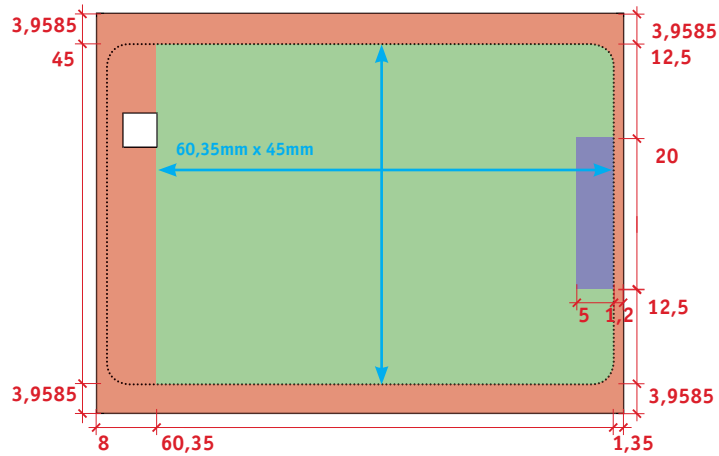

Type F

Metric Accent self-adhesive