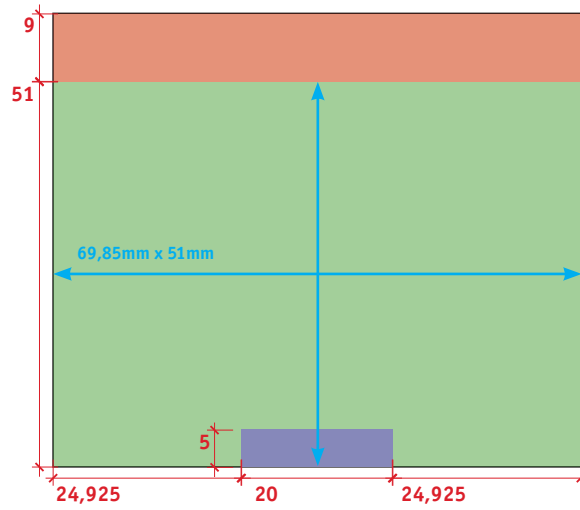

System Stelio 114,3 mm non-adhesive

Type A

System Stelio 114,3 mm self-adhesive

Type B

System Stelio 69,85 mm non-adhesive

Type C

System Stelio 69,85 mm self-adhesive

Type D