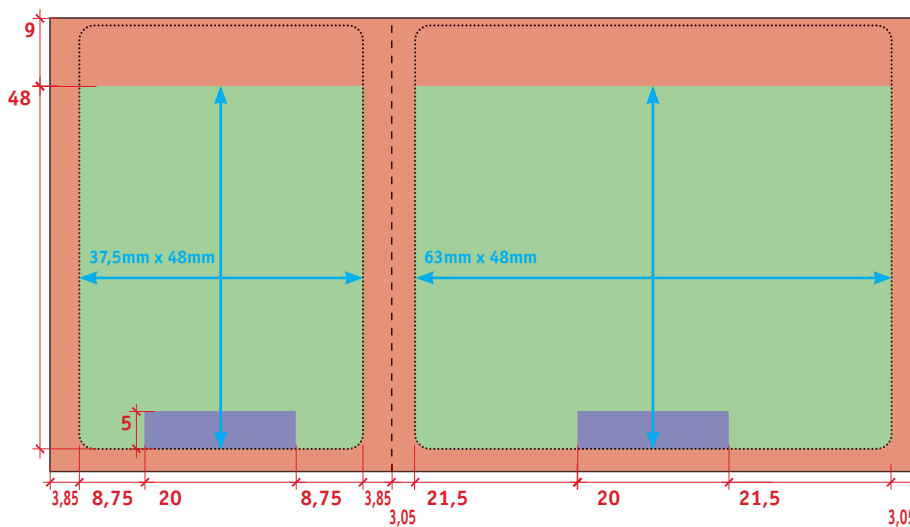

Printing Areas

-  no-printing-area
-  numbering (place of numbering can be moved anywhere inside the printing area if necessary)
-  printing-area
-  ticket
-  self-adhesive material
-  perforation
-  punch hole

System Stelio 114,3 mm non-adhesive

Type A

System Stelio 114,3 mm self-adhesive

Type B

System Stelio 69,85 mm non-adhesive

Type C

System Stelio 69,85 mm self-adhesive

Type D