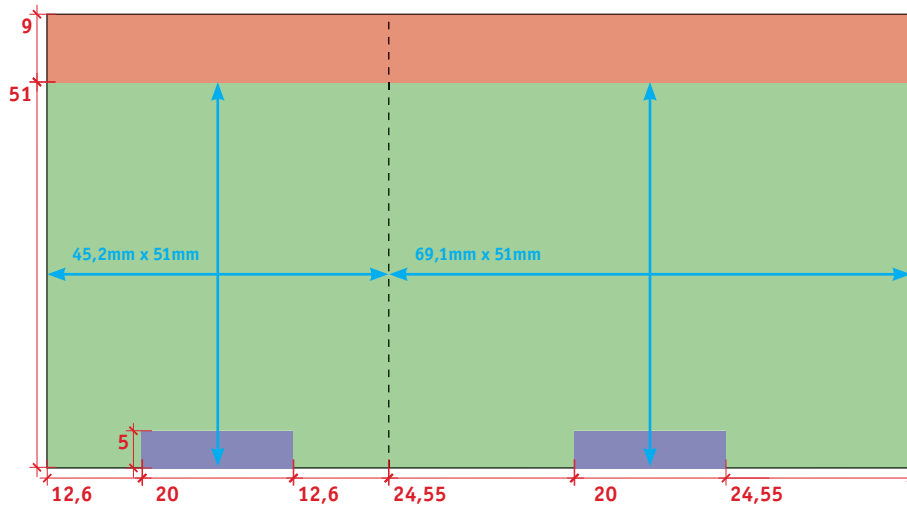

Printing Areas

-  no-printing-area
-  numbering (place of numbering can be moved anywhere inside the printing area if necessary)
-  printing-area
-  ticket
-  self-adhesive material
-  perforation
-  punch hole

System Stelio 114,3 mm non-adhesive

Type A

System Stelio 114,3 mm self-adhesive

Type B

System Stelio 69,85 mm non-adhesive

Type C

System Stelio 69,85 mm self-adhesive

Type D