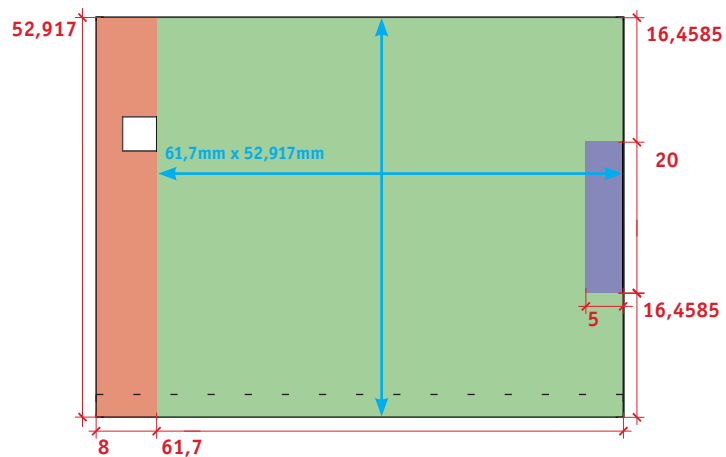

Metric Accent non-adhesive

Type E