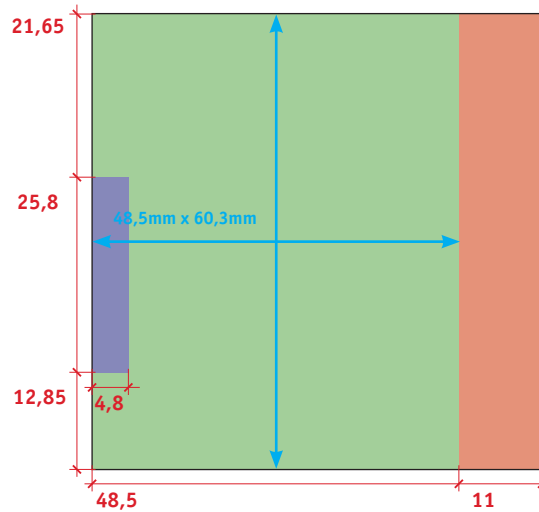

Metric Aura non-adhesive