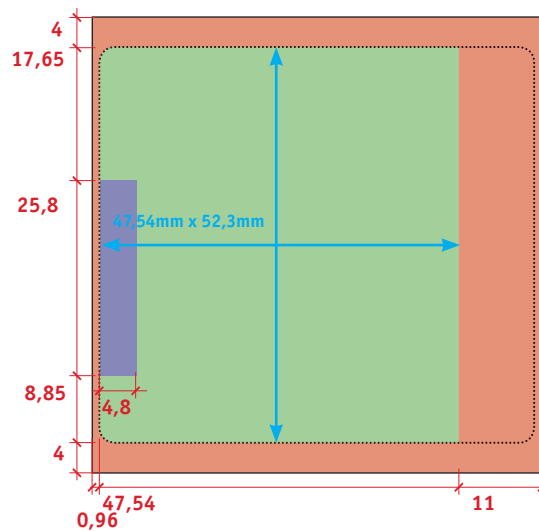

Metric Aura self-adhesive